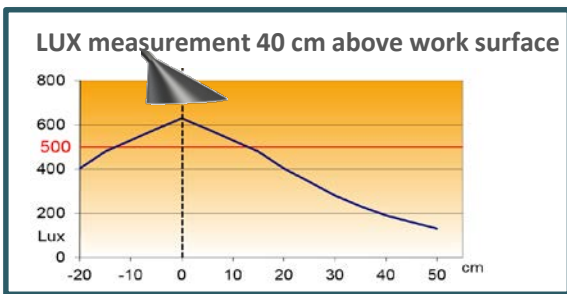

Source

LED built-in*: rated power 4W

*cannot be replaced

DRIVER

Removable on plug

SAP no.	Colours	Energy Consumption KW/1000h	Lm	Lm/W	Colour T°	CRI	Source's lifetime	Warranty	Net weight	EAN code
400077402	Black	5	500	100	3000 K	>80	20000h	2 years	1,1 kg	3595560012794
400077404	White	5	500	100	3000K	>80	20000h	2 years	1,1kg	3595560012800
400077405	Blue	5	500	100	3000 K	>80	20000h	2 years	1,1 kg	3595560012817
400077406	Red	5	500	100	3000K	>80	20000h	2 years	1,1kg	3595560012824