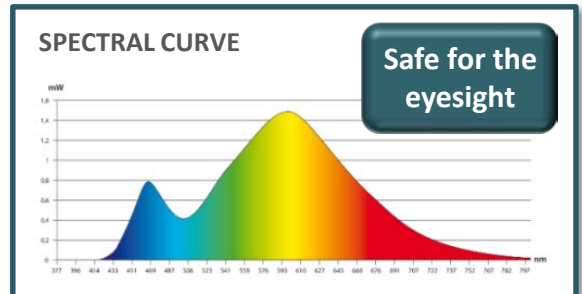

Source

LED built-in*: rated power 4W

*cannot be replaced

DRIVER

Removable on plug

SAP no.	Colours	Energy Consumption KW/1000h	Lm	Lm/W	Colour T°	CRI	Source's lifetime	Warranty	Net weight	EAN code
400077402	Black	5	500	100	3000 K	>80	20000h	2 years	1,1 kg	3595560012794
400077404	White	5	500	100	3000K	>80	20000h	2 years	1,1kg	3595560012800
400077405	Blue	5	500	100	3000 K	>80	20000h	2 years	1,1 kg	3595560012817
400077406	Red	5	500	100	3000K	>80	20000h	2 years	1,1kg	3595560012824